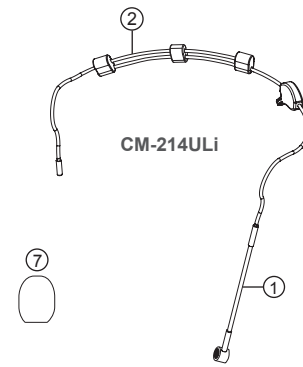

Headset Microphone

- ①. Gooseneck
- ②. Adjustable Headband
- ③. 4 Pin Mini XLR
- ④. 4 Pin Hirose Connector (Option)
- ⑤. 3 Pin Mini XLR (Option)
- ⑥. 3.5 Stereo Plug (Option)
- ⑦. Windscreen

CM-214i Lightweight Headset Microphone

- Comfortable, lightweight and confident.
- Omni-directional pick up pattern .
- Smooth frequency response.
- No proximity effect.
- High quality steel headband assures durability, mini gooseneck for best position.
- Adjustable headband.
- A drip ring is offered.
- Carry pouch is provided.
- Detachable cable.

Available Color : Beige
Black

CM-214Ui Uni-direction Lightweight Headset Microphone

The CM-214Ui is of a low profile headband as CM214i

Model No.	CM-214i	CM-214Ui
Frequency Response	60 ~ 15,000Hz	30 ~ 18,000Hz
Polar Pattern	Omni-directional	Cardioid
Sensitivity @ 1 KHz	-60±3dB *(1mV)*0dB=1V/μbar	-68±3dB *(0.4mV)*0dB=1V/μbar
Impedance	1.8kΩ	680Ω
max. SPL for 1% T.H.D.	130dB	130dB
Connector Type	4 Pin Mini XLR	4 Pin Mini XLR
Standard Accessories	Windscreen	Windscreen

МУЗЦЕНТР
МУЗЫКАЛЬНОЕ ОБОРУДОВАНИЕ

<https://muzcentre.ru>

CM-214ULi Lightweight Unidirectional Headset Microphone

- Comfortable, lightweight and confident.
- Uni-directional pick up pattern.
- Smooth frequency response.
- High quality steel headband assures durability, mini gooseneck for best position.
- Adjustable headband.
- Bundled with three detachable cables.
- Carry pouch is provided
- Detachable cable.

Available Color : Beige
Black

CM-235i Subminiature Headset Microphone

- For theatre, live sound, TV and musicals.
- Omni-directional.
- Excellent acoustic performance.
- Very comfortable to wear.
- High quality mini gooseneck assures best miking position.
- Adjustable headband.
- Detachable cable.

Available Color : Beige
Black

Model No.	CM-214ULi	CM-235i
Frequency Response	100 ~ 18,000Hz	50 ~ 18,000Hz
Polar Pattern	Cardioid	Omni-directional
Sensitivity @ 1 KHz	-65±3dB *(0.56mV)*0dB=1V/μbar	-53±3dB *(2.24mV)*0dB=1V/μbar
Impedance	1.8kΩ	1.8kΩ
max. SPL for 1% T.H.D.	120dB	130dB
Connector Type	4 Pin / 3 Pin Mini XLR 3.5 Stereo Plug	4 Pin Mini XLR
Standard Accessories	Windscreen	Windscreen

Condenser Headset
Microphones