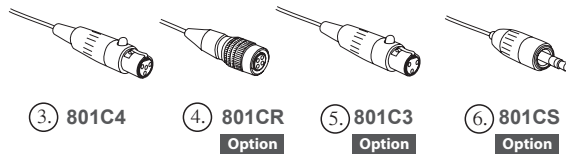

Headset Microphone

- ①. Gooseneck
- ②. Adjustable Headband
- ③. 4 Pin Mini XLR
- ④. 4 Pin Hirose Connector (Option)
- ⑤. 3 Pin Mini XLR (Option)
- ⑥. 3.5 Stereo Plug (Option)
- ⑦. Windscreen

CM-214i Lightweight Headset Microphone

- Comfortable, lightweight and confident.
- Omni-directional pick up pattern .
- Smooth frequency response.
- No proximity effect.
- High quality steel headband assures durability, mini gooseneck for best position.
- Adjustable headband.
- A drip ring is offered.
- Carry pouch is provided.
- Detachable cable.

Available Color : Beige
Black

CM-214Ui Uni-direction Lightweight Headset Microphone

The CM-214Ui is of a low profile headband as CM214i

Model No.	CM-214i	CM-214Ui
Frequency Response	60 ~ 15,000Hz	30 ~ 18,000Hz
Polar Pattern	Omni-directional	Cardioid
Sensitivity @ 1 KHz	-60±3dB *(1mV)*0dB=1V/μbar	-68±3dB *(0.4mV)*0dB=1V/μbar
Impedance	1.8kΩ	680Ω
max. SPL for 1% T.H.D.	130dB	130dB
Connector Type	4 Pin Mini XLR	4 Pin Mini XLR
Standard Accessories	Windscreen	Windscreen

МУЗЦЕНТР
МУЗЫКАЛЬНОЕ ОБОРУДОВАНИЕ

<https://muzcentre.ru>

CM-214ULi Lightweight Unidirectional Headset Microphone

- Comfortable, lightweight and confident.
- Uni-directional pick up pattern.
- Smooth frequency response.
- High quality steel headband assures durability, mini gooseneck for best position.
- Adjustable headband.
- Bundled with three detachable cables.
- Carry pouch is provided
- Detachable cable.

Available Color : Beige
Black

CM-235i Subminiature Headset Microphone

- For theatre, live sound, TV and musicals.
- Omni-directional.
- Excellent acoustic performance.
- Very comfortable to wear.
- High quality mini gooseneck assures best miking position.
- Adjustable headband.
- Detachable cable.

Available Color : Beige
Black

Model No.	CM-214ULi	CM-235i
Frequency Response	100 ~ 18,000Hz	50 ~ 18,000Hz
Polar Pattern	Cardioid	Omni-directional
Sensitivity @ 1 KHz	-65±3dB *(0.56mV)*0dB=1V/μbar	-53±3dB *(2.24mV)*0dB=1V/μbar
Impedance	1.8kΩ	1.8kΩ
max. SPL for 1% T.H.D.	120dB	130dB
Connector Type	4 Pin / 3 Pin Mini XLR 3.5 Stereo Plug	4 Pin Mini XLR
Standard Accessories	Windscreen	Windscreen

Condenser Headset
Microphones