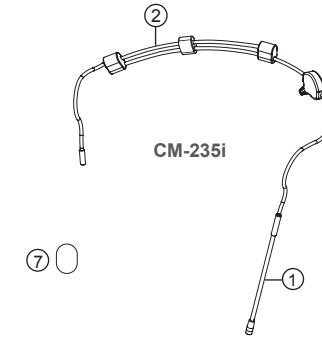

Headset Microphone

- ①. Gooseneck
- ②. Adjustable Headband
- ③. 4 Pin Mini XLR
- ④. 4 Pin Hirose Connector (Option)
- ⑤. 3 Pin Mini XLR (Option)
- ⑥. 3.5 Stereo Plug (Option)
- ⑦. Windscreen

CM-214i Lightweight Headset Microphone

- Comfortable, lightweight and confident.
- Omni-directional pick up pattern .
- Smooth frequency response.
- No proximity effect.
- High quality steel headband assures durability, mini gooseneck for best position.
- Adjustable headband.
- A drip ring is offered.
- Carry pouch is provided.
- Detachable cable.

Available Color : Beige
Black

CM-214Ui Uni-direction Lightweight Headset Microphone

The CM-214Ui is of a low profile headband as CM214i

Model No.	CM-214i	CM-214Ui
Frequency Response	60 ~ 15,000Hz	30 ~ 18,000Hz
Polar Pattern	Omni-directional	Cardioid
Sensitivity @ 1 KHz	-60±3dB *(1mV)*0dB=1V/μbar	-68±3dB *(0.4mV)*0dB=1V/μbar
Impedance	1.8kΩ	680Ω
max. SPL for 1% T.H.D.	130dB	130dB
Connector Type	4 Pin Mini XLR	4 Pin Mini XLR
Standard Accessories	Windscreen	Windscreen

МУЗЦЕНТР
МУЗЫКАЛЬНОЕ ОБОРУДОВАНИЕ

<https://muzcentre.ru>

CM-214ULi Lightweight Unidirectional Headset Microphone

- Comfortable, lightweight and confident.
- Uni-directional pick up pattern.
- Smooth frequency response.
- High quality steel headband assures durability, mini gooseneck for best position.
- Adjustable headband.
- Bundled with three detachable cables.
- Carry pouch is provided
- Detachable cable.

Available Color : Beige
Black

CM-235i Subminiature Headset Microphone

- For theatre, live sound, TV and musicals.
- Omni-directional.
- Excellent acoustic performance.
- Very comfortable to wear.
- High quality mini gooseneck assures best miking position.
- Adjustable headband.
- Detachable cable.

Available Color : Beige
Black

Model No.	CM-214ULi	CM-235i
Frequency Response	100 ~ 18,000Hz	50 ~ 18,000Hz
Polar Pattern	Cardioid	Omni-directional
Sensitivity @ 1 KHz	-65±3dB *(0.56mV)*0dB=1V/μbar	-53±3dB *(2.24mV)*0dB=1V/μbar
Impedance	1.8kΩ	1.8kΩ
max. SPL for 1% T.H.D.	120dB	130dB
Connector Type	4 Pin / 3 Pin Mini XLR 3.5 Stereo Plug	4 Pin Mini XLR
Standard Accessories	Windscreen	Windscreen

Condenser Headset
Microphones