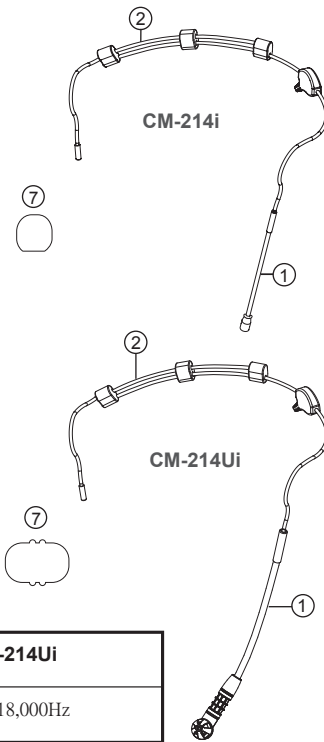

Headset Microphone

- ①. Gooseneck
- ②. Adjustable Headband
- ③. 4 Pin Mini XLR
- ④. 4 Pin Hirose Connector (Option)
- ⑤. 3 Pin Mini XLR (Option)
- ⑥. 3.5 Stereo Plug (Option)
- ⑦. Windscreen

CM-214i Lightweight Headset Microphone

- Comfortable, lightweight and confident.
- Omni-directional pick up pattern .
- Smooth frequency response.
- No proximity effect.
- High quality steel headband assures durability, mini gooseneck for best position.
- Adjustable headband.
- A drip ring is offered.
- Carry pouch is provided.
- Detachable cable.

Available Color : Beige
Black

CM-214Ui Uni-direction Lightweight Headset Microphone

The CM-214Ui is of a low profile headband as CM214i

Model No.	CM-214i	CM-214Ui
Frequency Response	60 ~ 15,000Hz	30 ~ 18,000Hz
Polar Pattern	Omni-directional	Cardioid
Sensitivity @ 1 KHz	-60±3dB *(1mV)*0dB=1V/μbar	-68±3dB *(0.4mV)*0dB=1V/μbar
Impedance	1.8kΩ	680Ω
max. SPL for 1% T.H.D.	130dB	130dB
Connector Type	4 Pin Mini XLR	4 Pin Mini XLR
Standard Accessories	Windscreen	Windscreen

МУЗЦЕНТР
МУЗЫКАЛЬНОЕ ОБОРУДОВАНИЕ

<https://muzcentre.ru>

CM-214ULi Lightweight Unidirectional Headset Microphone

- Comfortable, lightweight and confident.
- Uni-directional pick up pattern.
- Smooth frequency response.
- High quality steel headband assures durability, mini gooseneck for best position.
- Adjustable headband.
- Bundled with three detachable cables.
- Carry pouch is provided
- Detachable cable.

Available Color : Beige
Black

CM-235i Subminiature Headset Microphone

- For theatre, live sound, TV and musicals.
- Omni-directional.
- Excellent acoustic performance.
- Very comfortable to wear.
- High quality mini gooseneck assures best miking position.
- Adjustable headband.
- Detachable cable.

Available Color : Beige
Black

Model No.	CM-214ULi	CM-235i
Frequency Response	100 ~ 18,000Hz	50 ~ 18,000Hz
Polar Pattern	Cardioid	Omni-directional
Sensitivity @ 1 KHz	-65±3dB *(0.56mV)*0dB=1V/μbar	-53±3dB *(2.24mV)*0dB=1V/μbar
Impedance	1.8kΩ	1.8kΩ
max. SPL for 1% T.H.D.	120dB	130dB
Connector Type	4 Pin / 3 Pin Mini XLR 3.5 Stereo Plug	4 Pin Mini XLR
Standard Accessories	Windscreen	Windscreen

Condenser Headset
Microphones